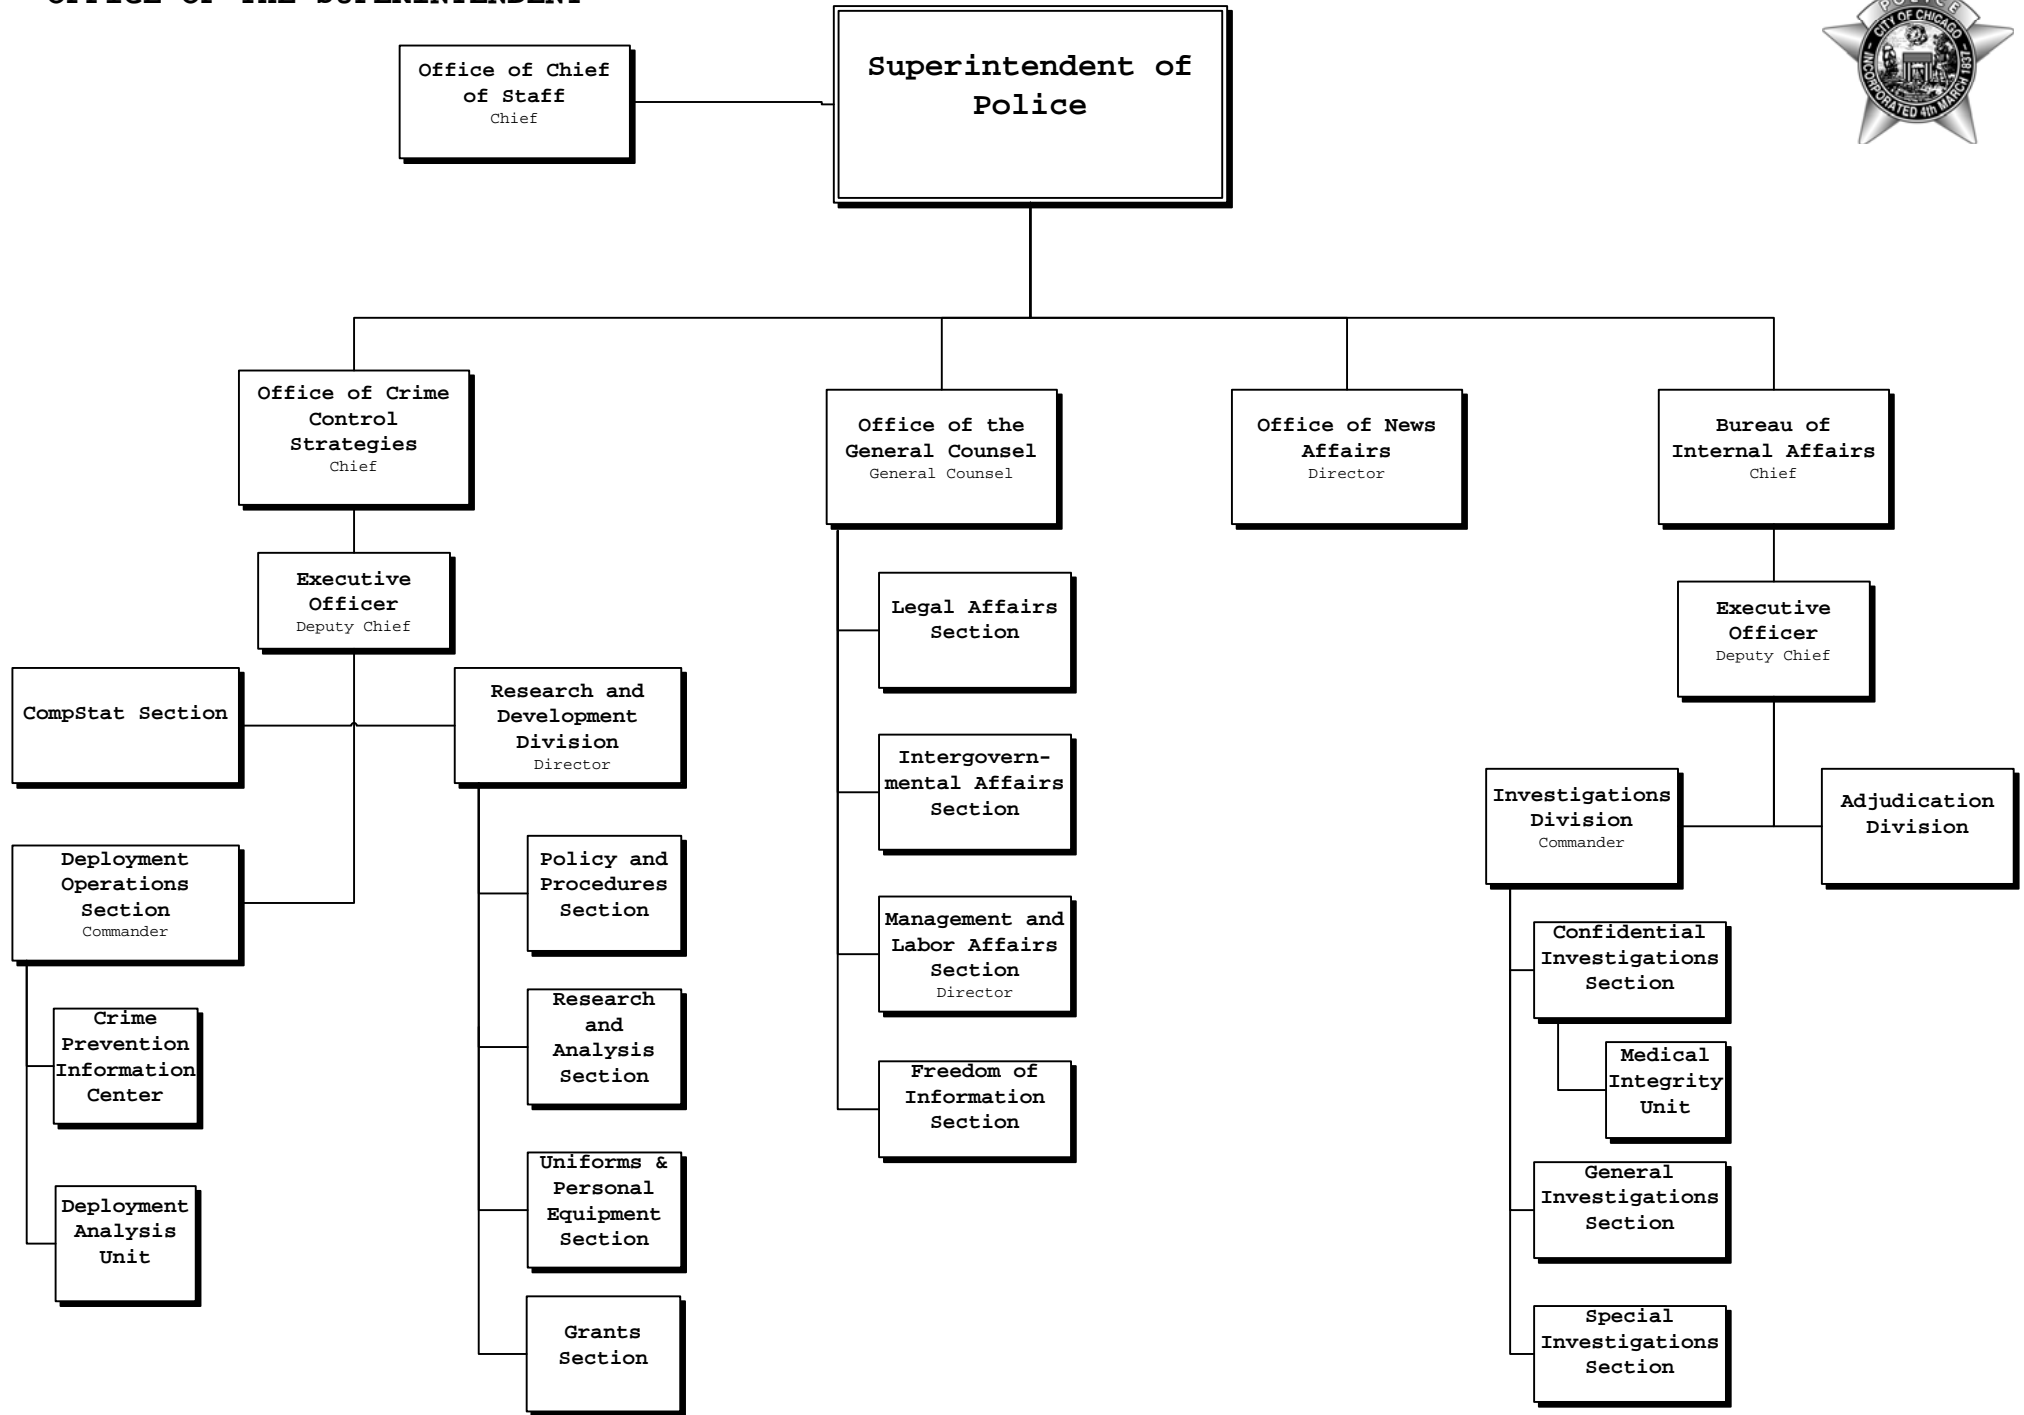

CHICAGO POLICE DEPARTMENT - ORGANIZATIONAL OVERVIEW

OFFICE OF THE SUPERINTENDENT

Bureau of Patrol
Chief

Executive Officer
Deputy Chief

NOTE: Special victims investigations are under the oversight of the Violent Crimes Sections.

Bureau of Support Services
Chief