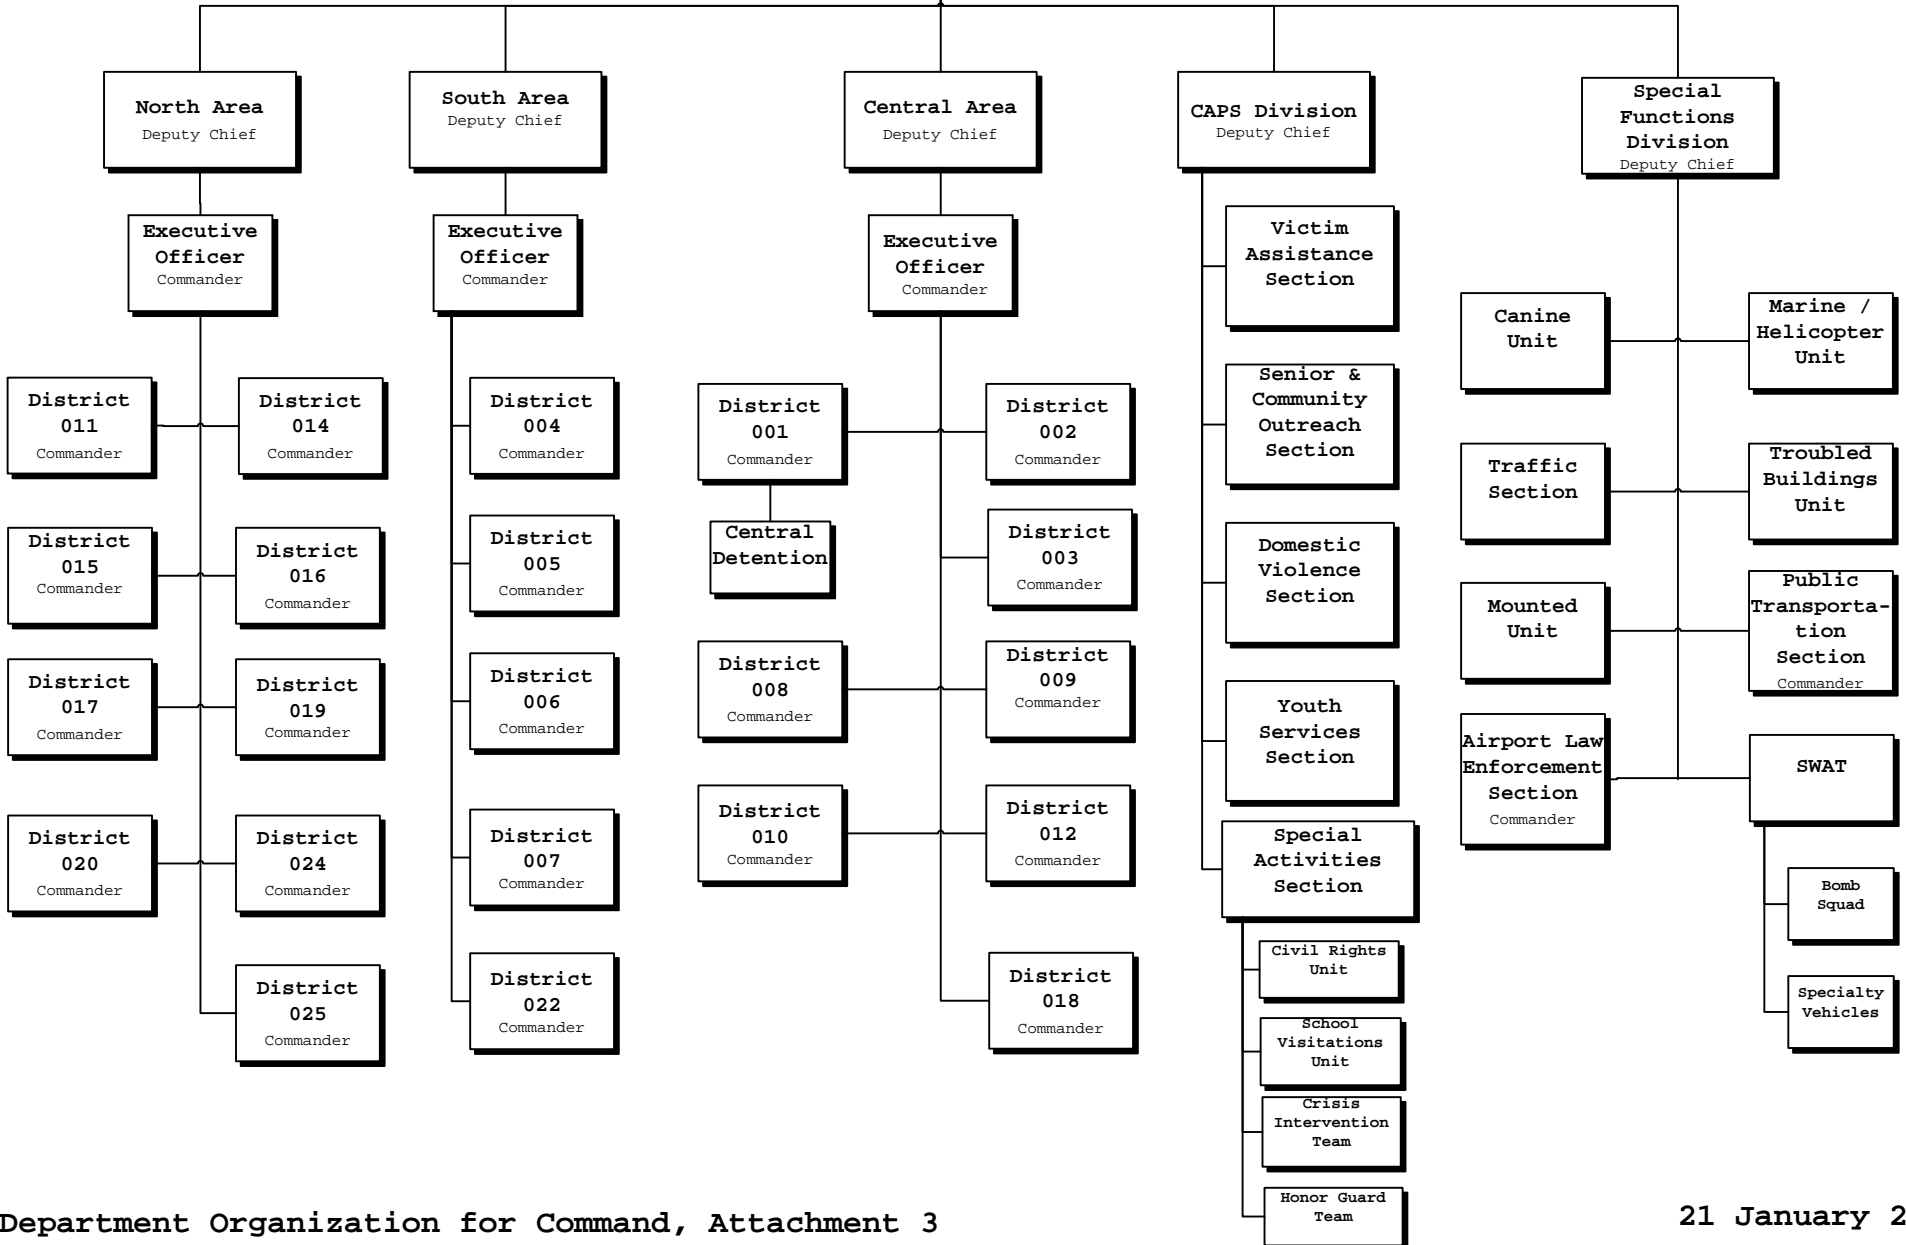

CHICAGO POLICE DEPARTMENT - ORGANIZATIONAL OVERVIEW

OFFICE OF THE SUPERINTENDENT

Bureau of Patrol
Chief

Executive Officer
Deputy Chief

NOTE: Special victims investigations are under the oversight of the Violent Crimes Sections.

Bureau of Support Services
Chief