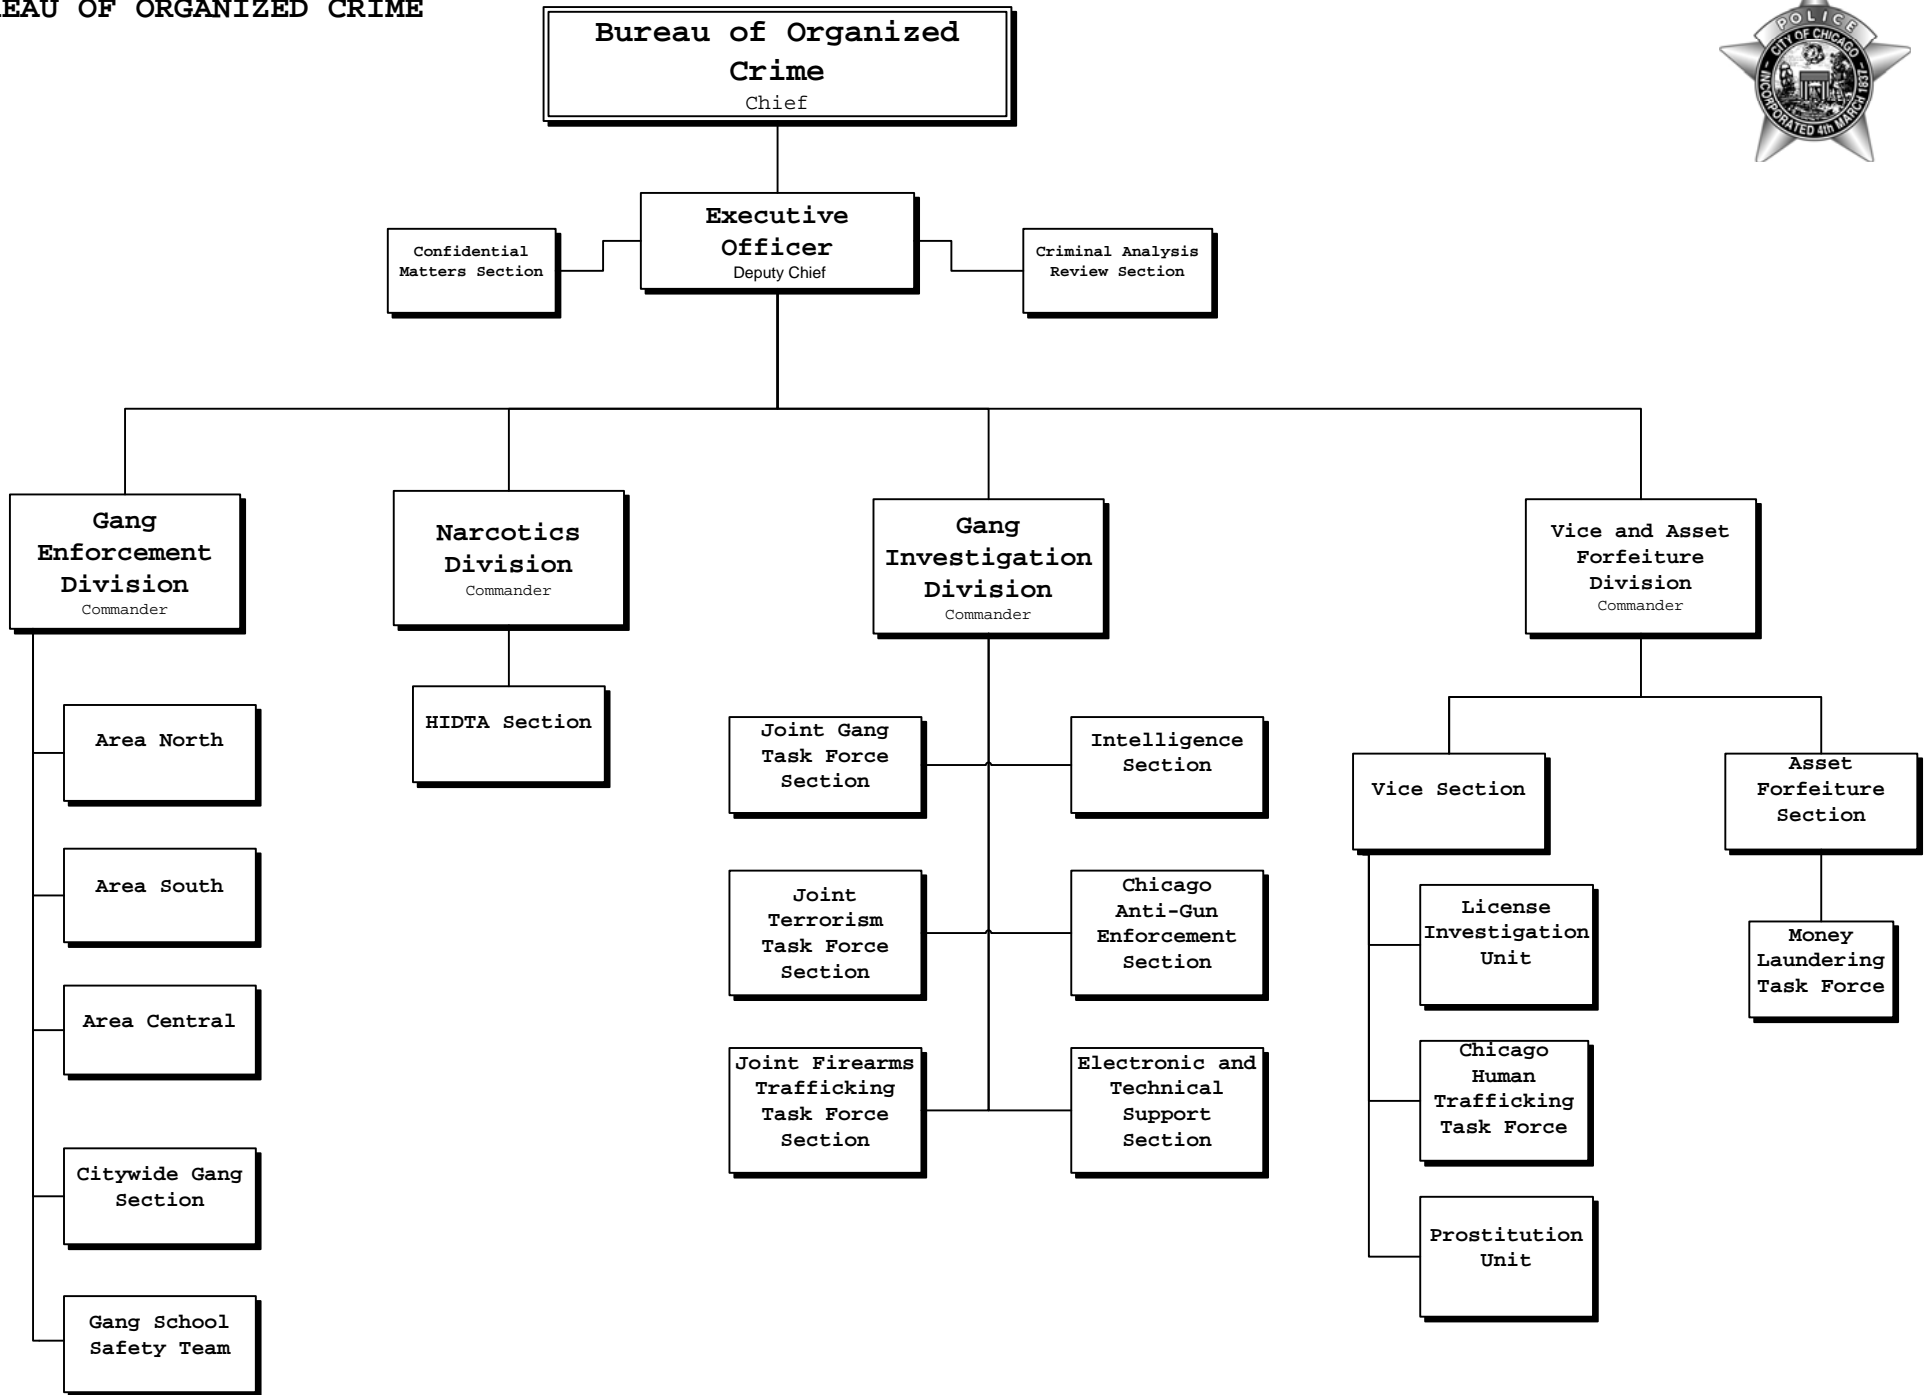

CHICAGO POLICE DEPARTMENT - ORGANIZATIONAL OVERVIEW

OFFICE OF THE SUPERINTENDENT

Bureau of Patrol
Chief

Executive Officer
Deputy Chief

NOTE: Special victims investigations are under the oversight of the Violent Crimes Sections.

Bureau of Support Services
Chief