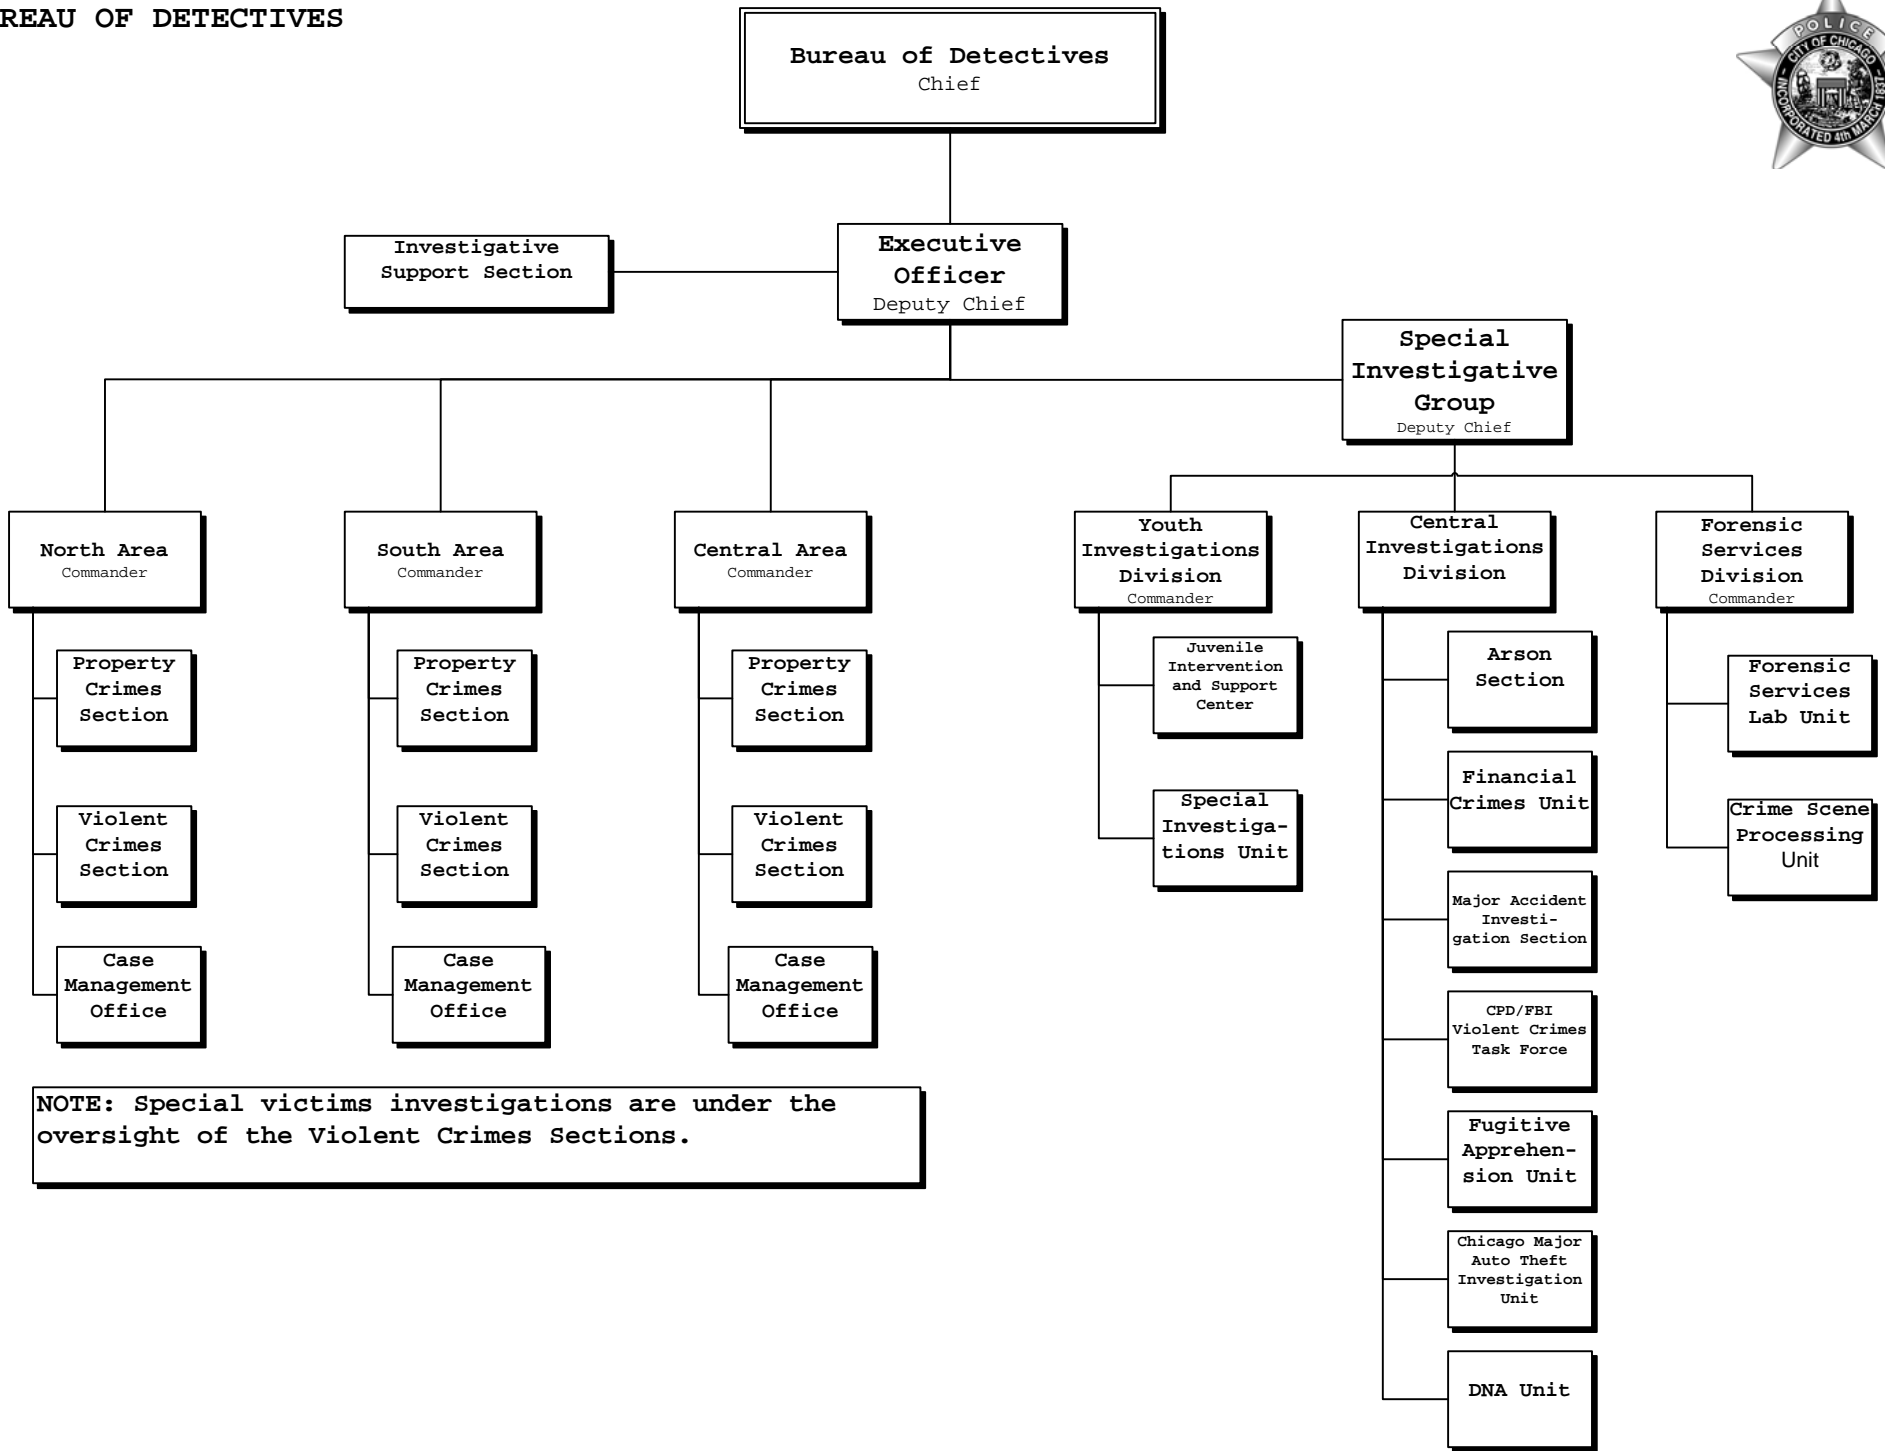

CHICAGO POLICE DEPARTMENT - ORGANIZATIONAL OVERVIEW

OFFICE OF THE SUPERINTENDENT

Bureau of Patrol
Chief

Executive Officer
Deputy Chief

NOTE: Special victims investigations are under the oversight of the Violent Crimes Sections.

Bureau of Support Services
Chief