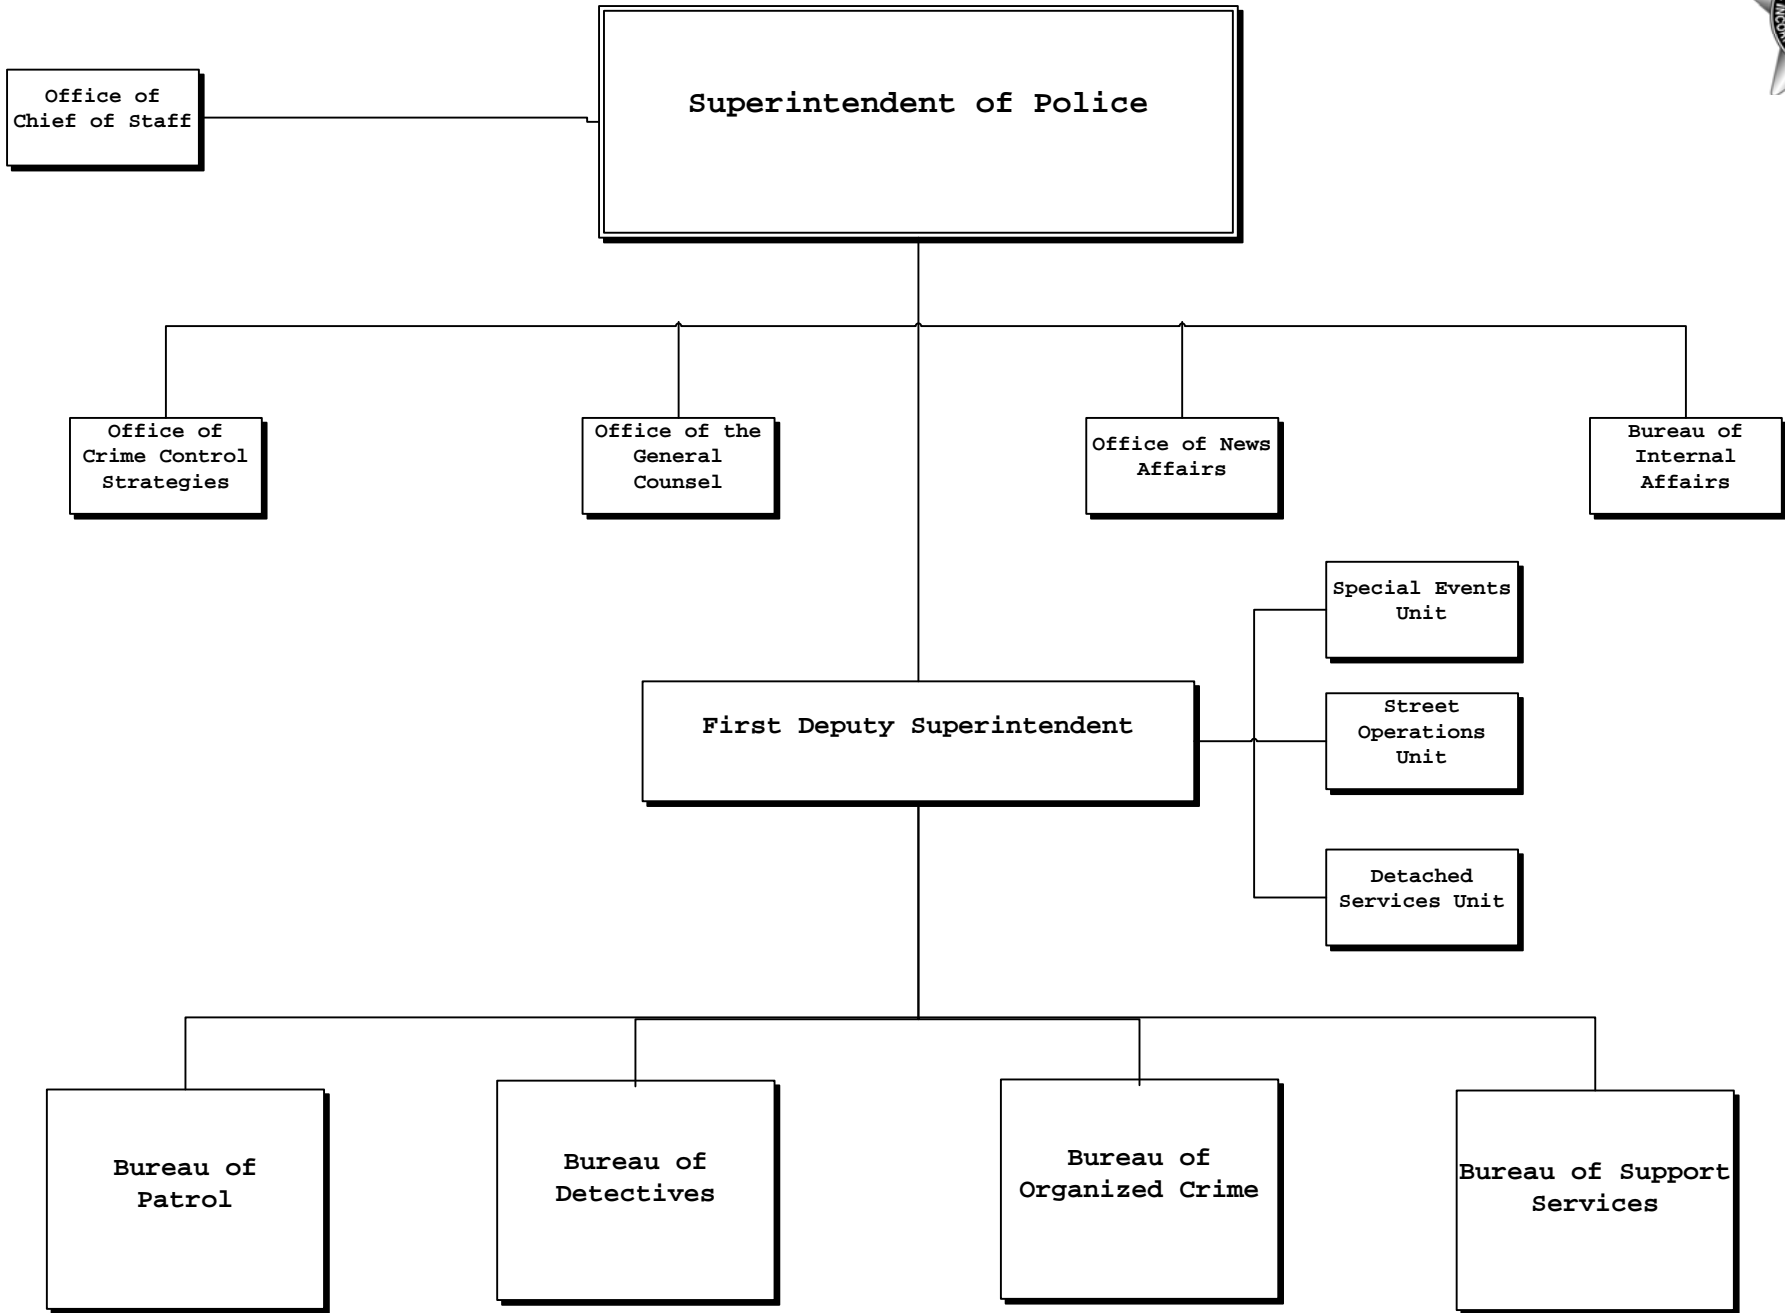

CHICAGO POLICE DEPARTMENT - ORGANIZATIONAL OVERVIEW

OFFICE OF THE SUPERINTENDENT

Bureau of Patrol
Chief

Executive Officer
Deputy Chief

NOTE: Special victims investigations are under the oversight of the Violent Crimes Sections.

Bureau of Support Services
Chief