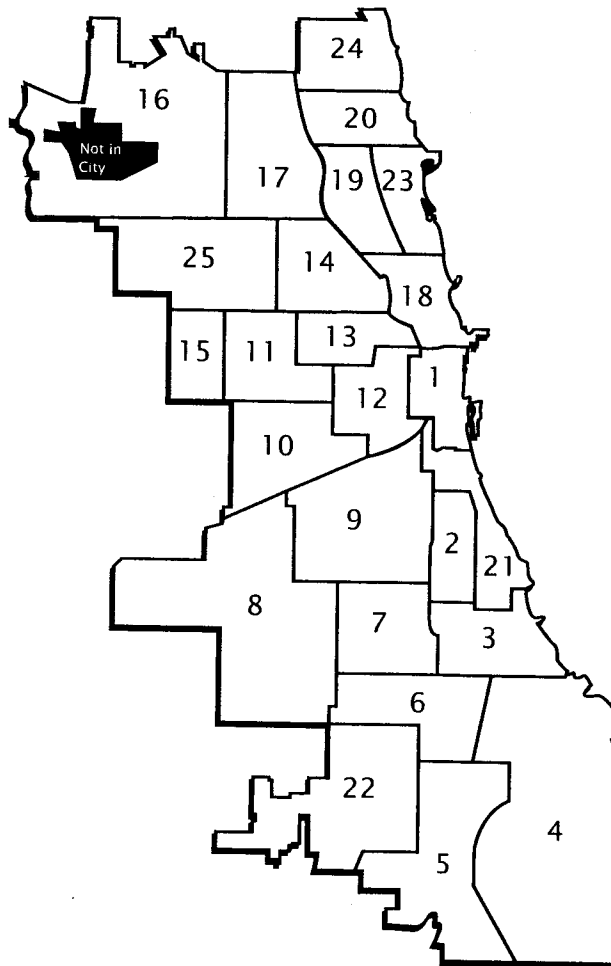

District 13 — Wood

937 N. Wood St. 746-8350
Community Policing (CAPS) 746-8355

District 14 — Shakespeare

2150 N. California 744-8290
Community Policing (CAPS) 744-1261

District 15 — Austin

5701 W. Madison 743-1440
Community Policing (CAPS) 743-1495

District 16 — Jefferson Park

5151 N. Milwaukee Ave. 742-4480
Community Policing (CAPS) 742-4521

District 17 — Albany Park

4650 N. Pulaski St. 742-4410
Community Policing (CAPS) 742-4588

District 18 — Near North

1160 N. Larabee 742-5870
Community Policing (CAPS) 742-5778

District 19 — Belmont

2452 W. Belmont Ave. 744-5983
Community Policing (CAPS) 744-5574

District 20 — Lincoln

5400 N. Lincoln Ave. 742-8714
Community Policing (CAPS) 742-8770

District 21 — Prarie

300 E. 29th St. 747-8340
Community Policing (CAPS) 747-2930

District 22 — Morgan Park

1900 N. Monterey 745-0570
Community Policing (CAPS) 745-0620

District 23 — Town Hall

3600 N. Halsted 744-8320
Community Policing (CAPS) 744-4247

District 24 — Rogers Park

6464 N. Clark St. 744-5907
Community Policing (CAPS) 744-6321

District 25 — Grand Central

5555 W. Grand Ave. 746-8605
Community Policing (CAPS) 746-5090

EMERGENCY 9-1-1
NON-EMERGENCY 3-1-1